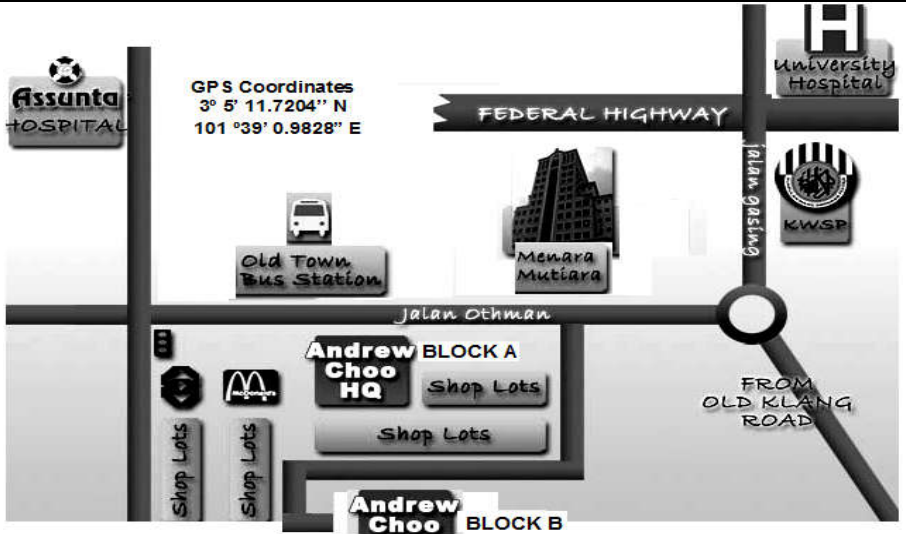

BLOCK B NEW CENTRE

NO: 79A & B, 81A & B, 83A & B,
JALAN 1/12,
46000 PETALING JAYA

[A] – BLOCK A CENTRE (ABOVE WATSON)

[B] – BLOCK B CENTRE

F5 ART STREAM -- (PACKAGE: 6 / 7 / 8 SUBJECTS)

COMPULSORY 5 SUBJECTS: BM, BI, SC, MATHS & SEJ